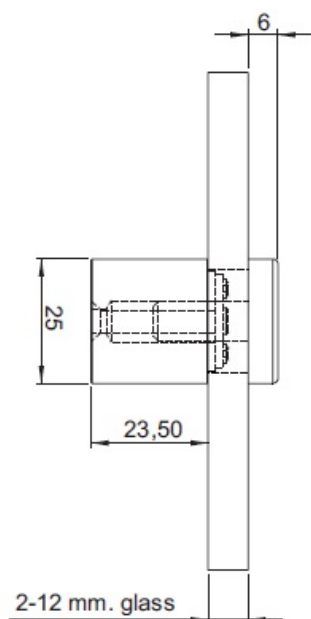

PRODUCT SHEET

Description:

4 LED Sign Board Screws, ø25x25mm, CPL, Blue Light

Item number:

22.11.331-0

Units	Box	Carton	HS Code	Barcode
Set	1	8	9405119090	 5704866103824

SISO A/S
Mileparken 11
DK-2740 Skovlunde
Denmark
VAT: DK 24786013